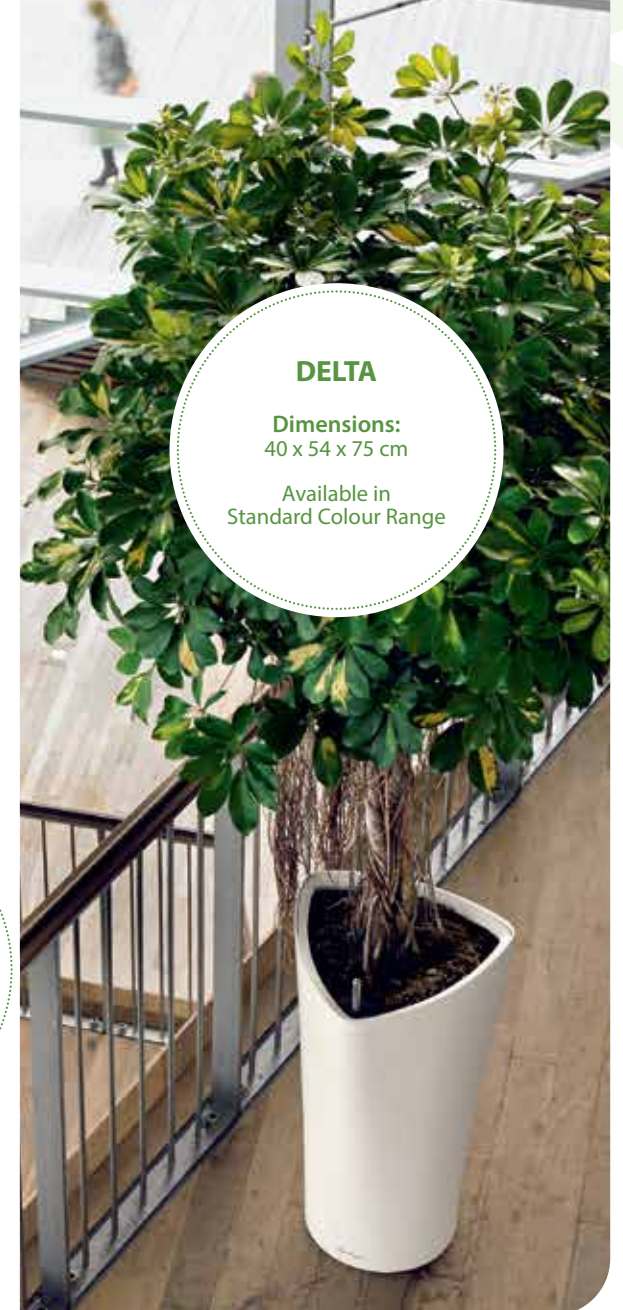

REFURBISHED POTS

BEVERLY

Dimensions:
42 x 75 cm

Available in
Standard Colour Range

WAVES

Dimensions:
Large: 37 x 37 x 122 cm
Medium: 32 x 37 x 96 cm
Small: 30 x 37 x 80 cm

Available in
Standard Colour Range

DELTA

Dimensions:
40 x 54 x 75 cm

Available in
Standard Colour Range

SALT AND PEPPER

Dimensions:
44 x 102 cm

Available in
Standard Colour Range

LA LUNAR

Dimensions:
40 x 54 x 120 cm

Available in
Standard Colour Range