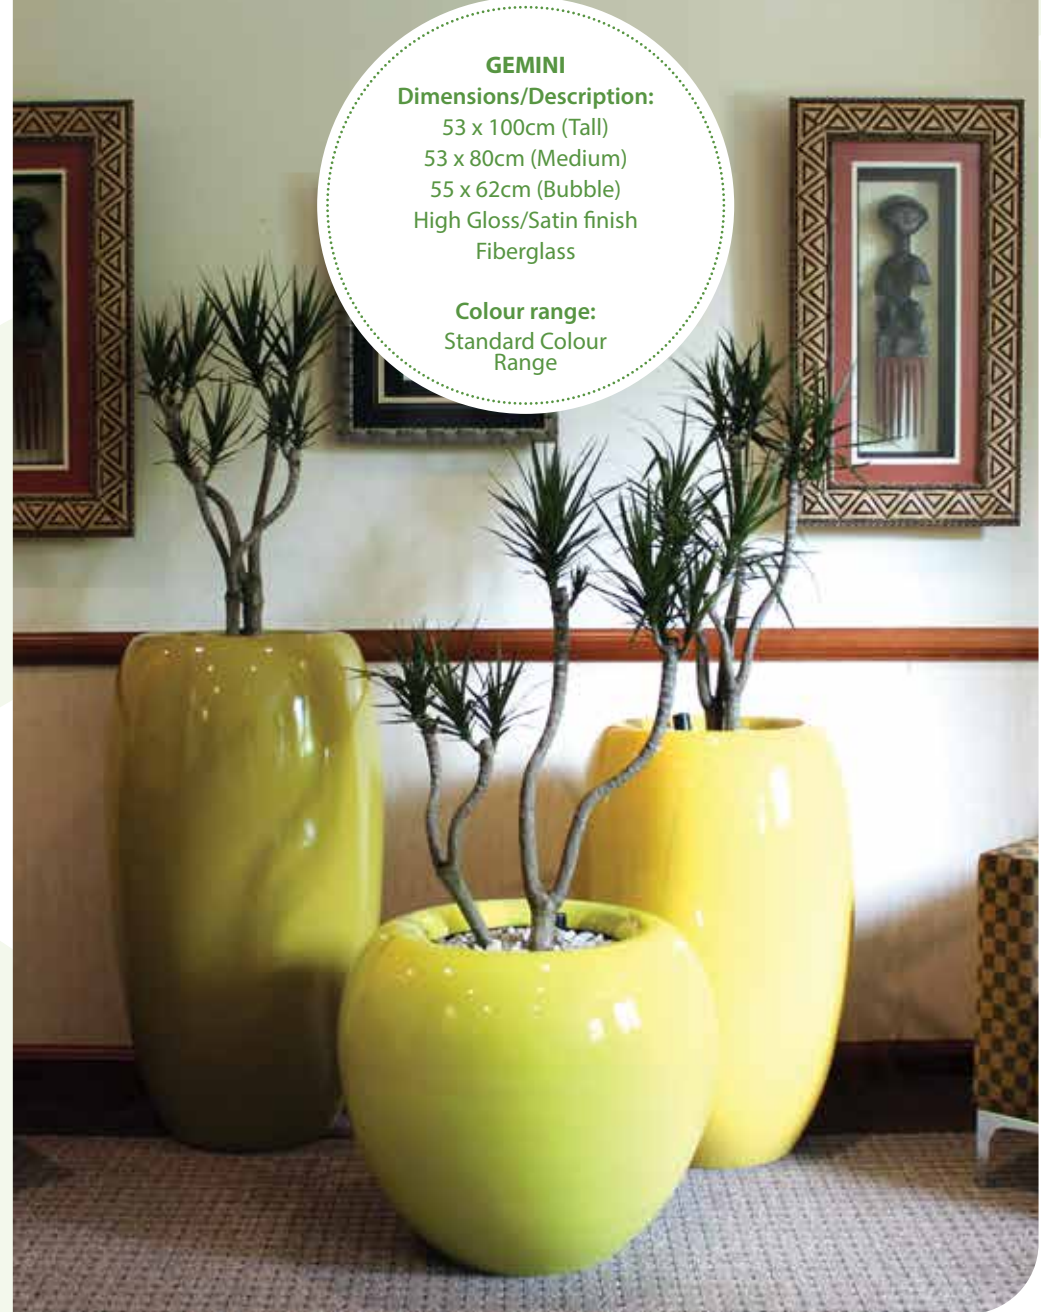

GEMINI
Dimensions/Description:
53 x 100cm (Tall)
53 x 80cm (Medium)
55 x 62cm (Bubble)
High Gloss/Satin finish
Fiberglass

Colour range:
Standard Colour
Range