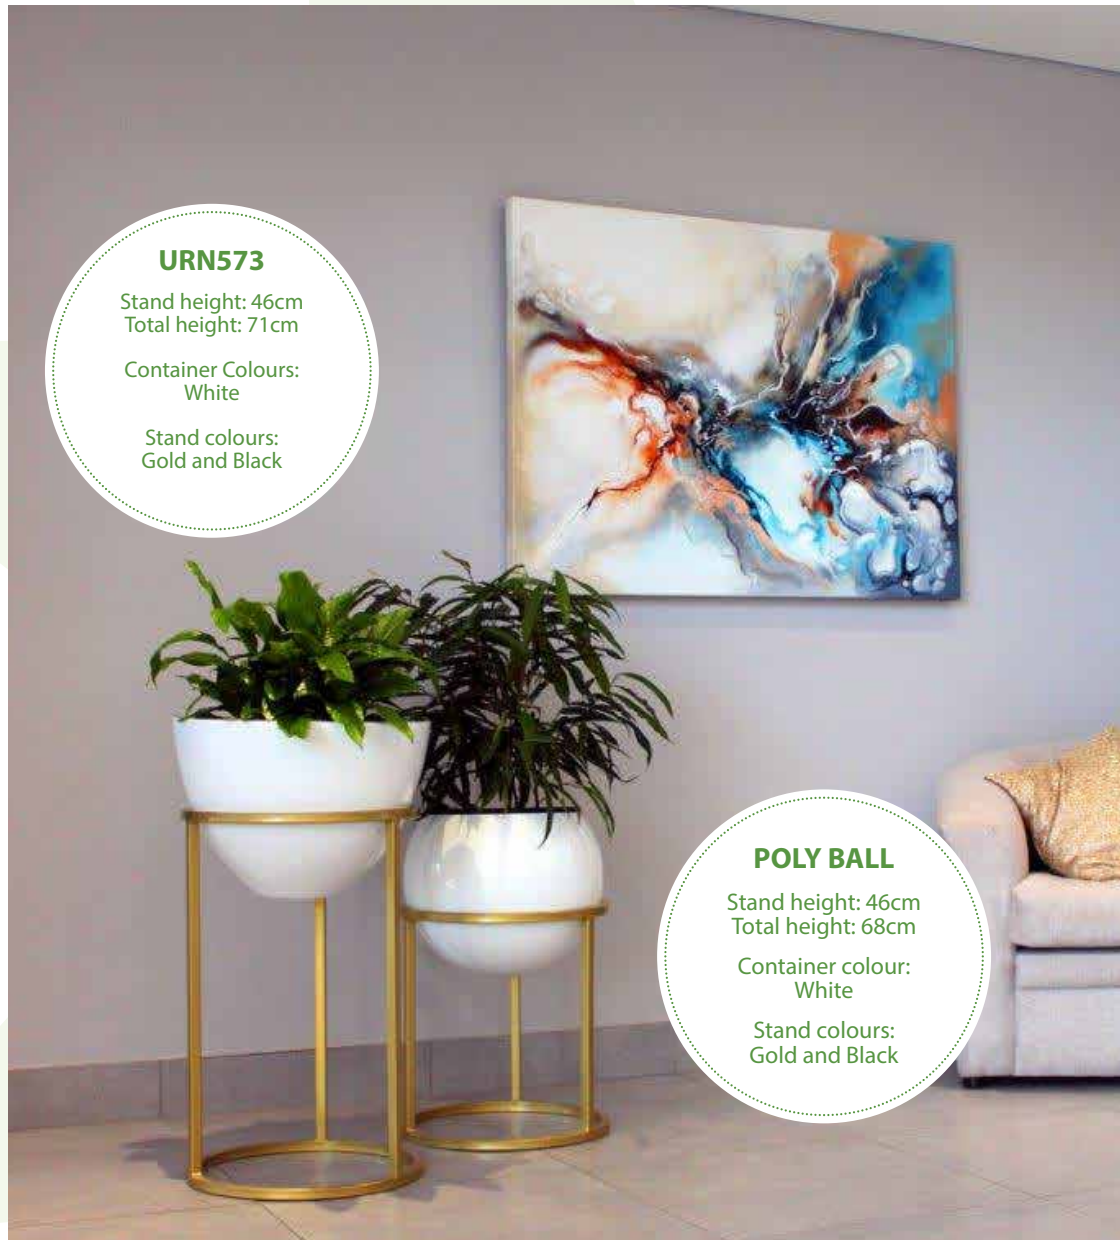

Available in
Standard Colour Range

Hexagon Large

Height 10,5cm
Width 45cm

Available in
Standard Colour Range

BESPOKE RANGE - Retro Containers

This range of containers is available for outright purchase and contains a number of different style and size options.

BESPOKE RANGE - Retro Containers

This range of containers is available for outright purchase and contains a number of different style and size options.

Outright sale
and maintenance

HANGING BALLS

Available Sizes: 14cm, 25cm, 32cm and 40cm

Available with silk foliage

Colours:
Available in any
colour

D SHORT 500, 840 & 1000

500 Stand height: 50cm
500 Total height: 100cm

840 Stand height: 60cm
840 Total height: 84cm

1000 Stand height: 1000cm
1000 Total height: 1160cm

Colours:
145 colours

BESPOKE RANGE - Retro Containers

This range of containers is available for outright purchase and contains a number of different style and size options.

Outright sale
and maintenance

URN573