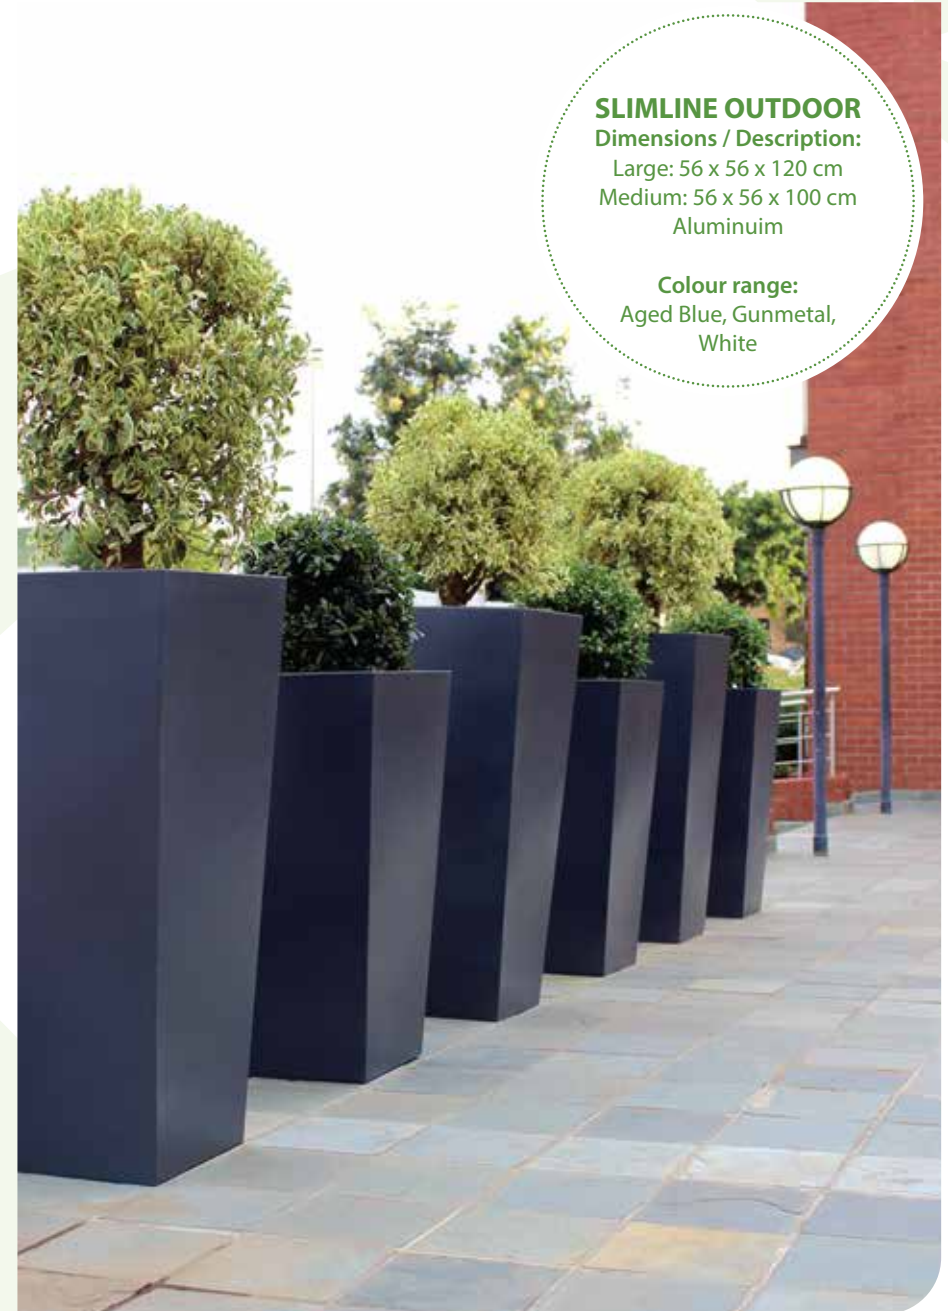

SLIMLINE OUTDOOR

Dimensions / Description:

Large: 56 x 56 x 120 cm
Medium: 56 x 56 x 100 cm
Aluminium

Colour range:

Aged Blue, Gunmetal,
White