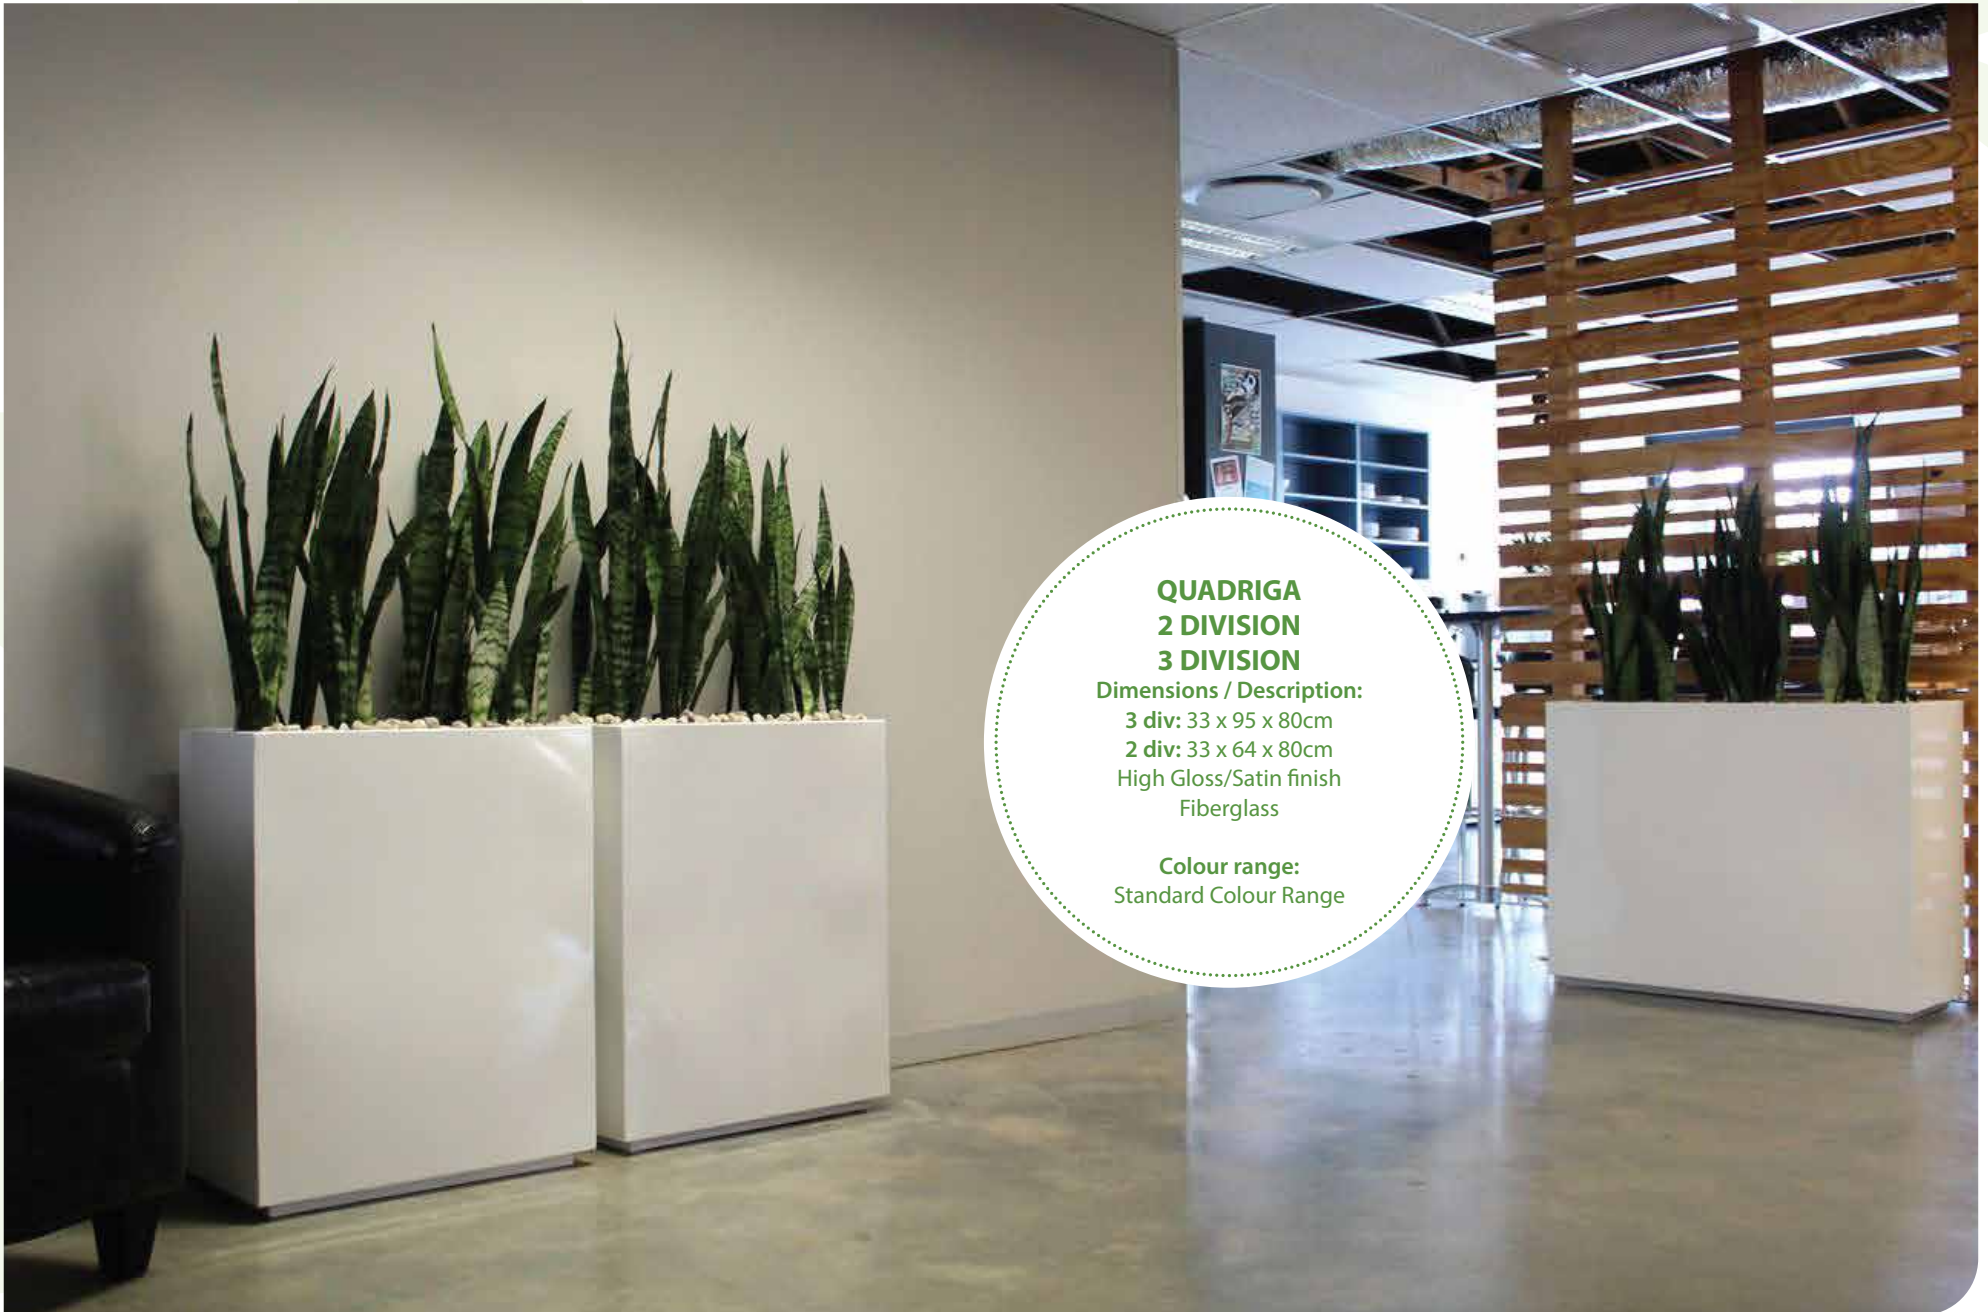

INDOOR PLANT DISPLAYS | TROUGHS

**QUADRIGA
2 DIVISION
3 DIVISION**

Dimensions / Description:

3 div: 33 x 95 x 80cm

2 div: 33 x 64 x 80cm

High Gloss/Satin finish

Fiberglass

Colour range:

Standard Colour Range